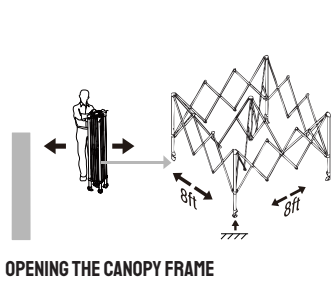

SETTING UP THE CANOPY

1 OPENING THE CANOPY FRAME