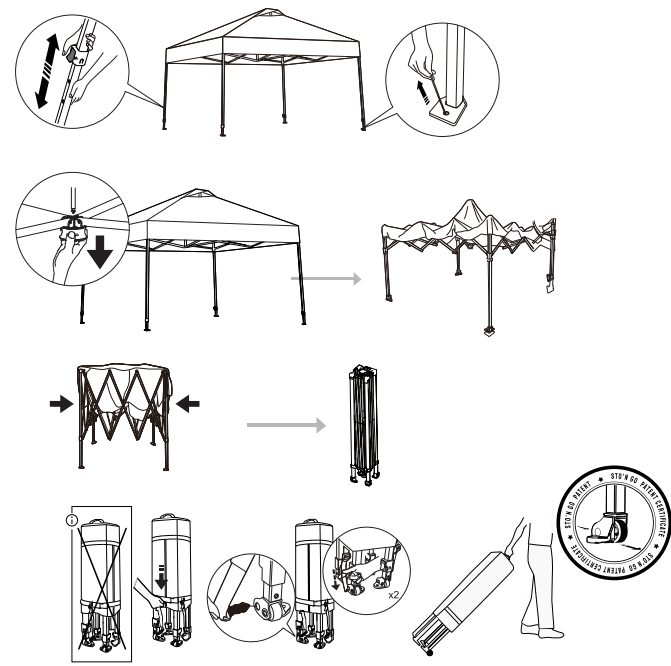

TAKING DOWN THE CANOPY