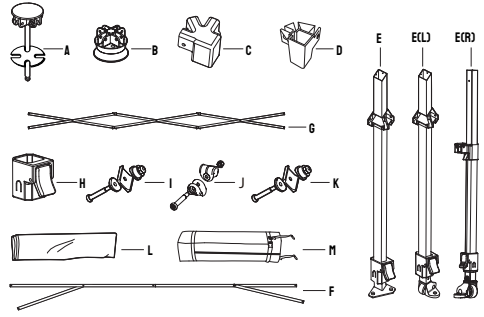

SPARE PARTS

NEED ASSISTANCE?

✉ SERVICE@CROWNSHADESUSA.COM

☎ Toll Free (888) 877-6789
Mon-Fri 9:00 AM - 5:00 PM PST

📄 www.CROWN-OUTDOOR.COM