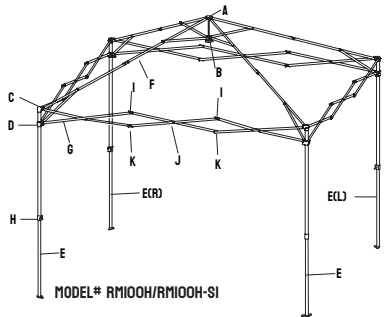

SPARE PARTS

NEED ASSISTANCE?

✉ SERVICE@CROWNSHADESUSA.COM

☎ Toll Free (888) 877-6789
Mon-Fri 9:00 AM - 5:00 PM PST

📄 www.CROWN-OUTDOOR.COM