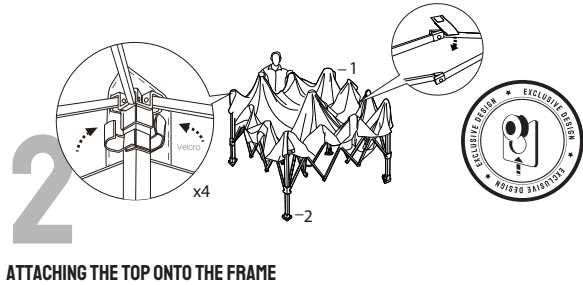

2 ATTACHING THE TOP ONTO THE FRAME